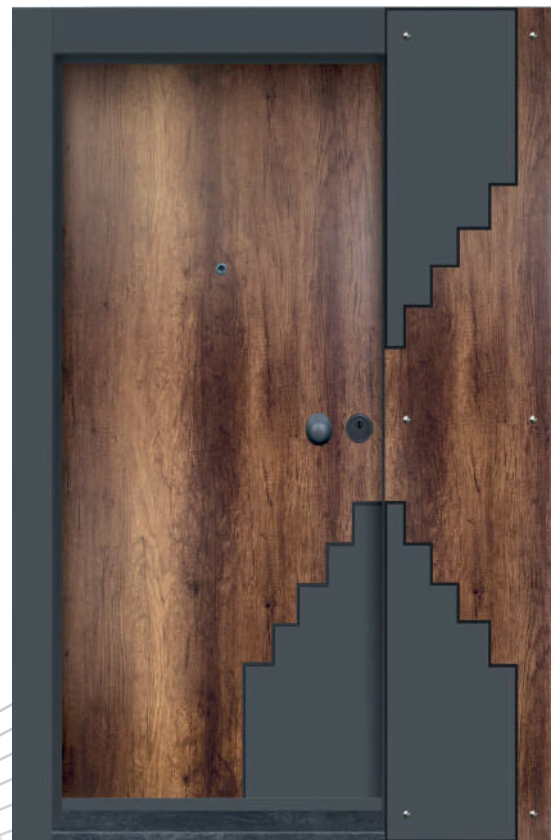

Broad Round-edge Frame: The broad round-edge frame enhances its anti-pry Function and makes it more elegant.

Reinforced Side Lock Point: It adopts reinforced side lock point keep the door Safer and the users could use it reliably, safely and conveniently for its separate inner safety.

IOU_00813

IOU_00814

IOU_00815

IOU_00816

IOU_00817

IOU_00818

STEEL DOOR

IOU_00911