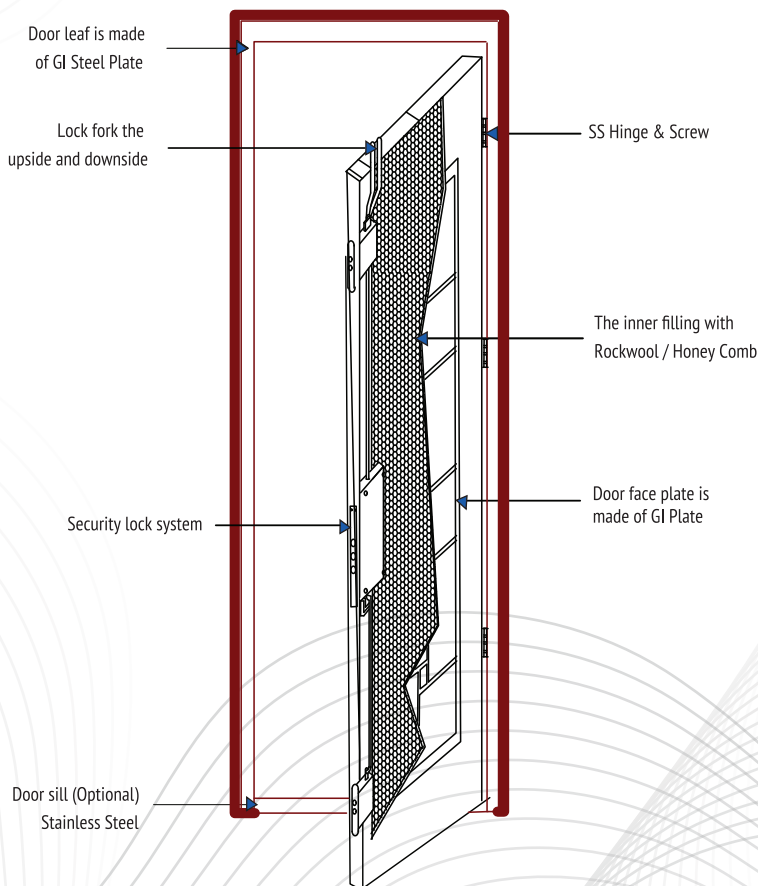

IOU_00114

SECTION DRAWING OF STEEL DOOR

Door Plate: Unique and attractive door plate with mould processed by five-shaft and three-coordinate numerical control milling machine imported from Germany.

Peephole: With stainless steel super-wide usual angle, high definition peephole and exquisite design, the outdoor scenes are all available to you.

Broad Round-edge Frame: The broad round-edge frame enhances its anti-pry Function and makes it more elegant.

Reinforced Side Lock Point: It adopts reinforced side lock point keep the door Safer and the users could use it reliably, safely and conveniently for its separate inner safety.