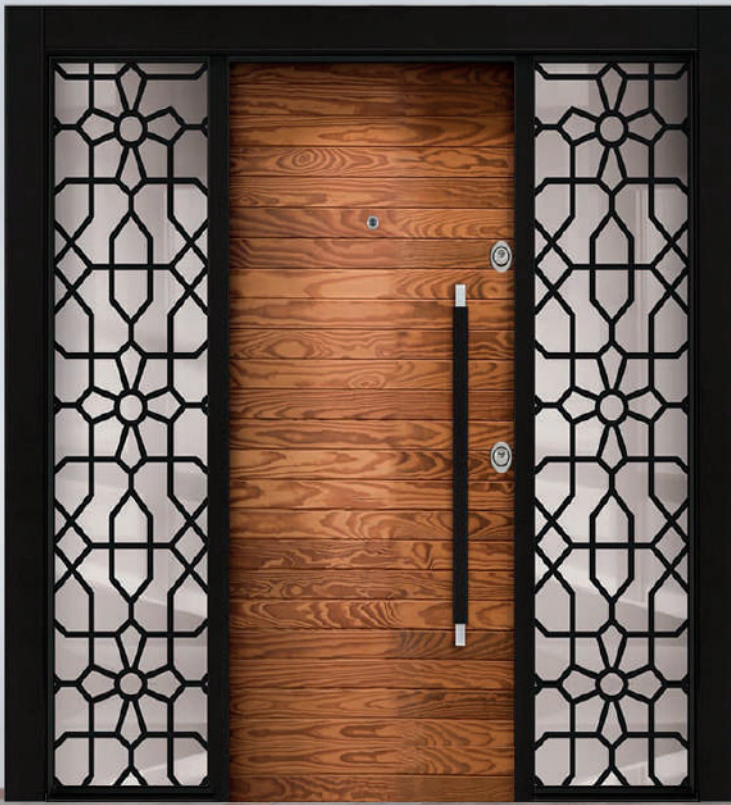

IOU_00114

SECTION DRAWING OF STEEL DOOR

Door Plate: Unique and attractive door plate with mould processed by five-shaft and three-coordinate numerical control milling machine imported from Germany.

Peephole: With stainless steel super-wide usual angle, high definition peephole and exquisite design, the outdoor scenes are all available to you.

Broad Round-edge Frame: The broad round-edge frame enhances its anti-pry Function and makes it more elegant.

Reinforced Side Lock Point: It adopts reinforced side lock point keep the door Safer and the users could use it reliably, safely and conveniently for its separate inner safety.