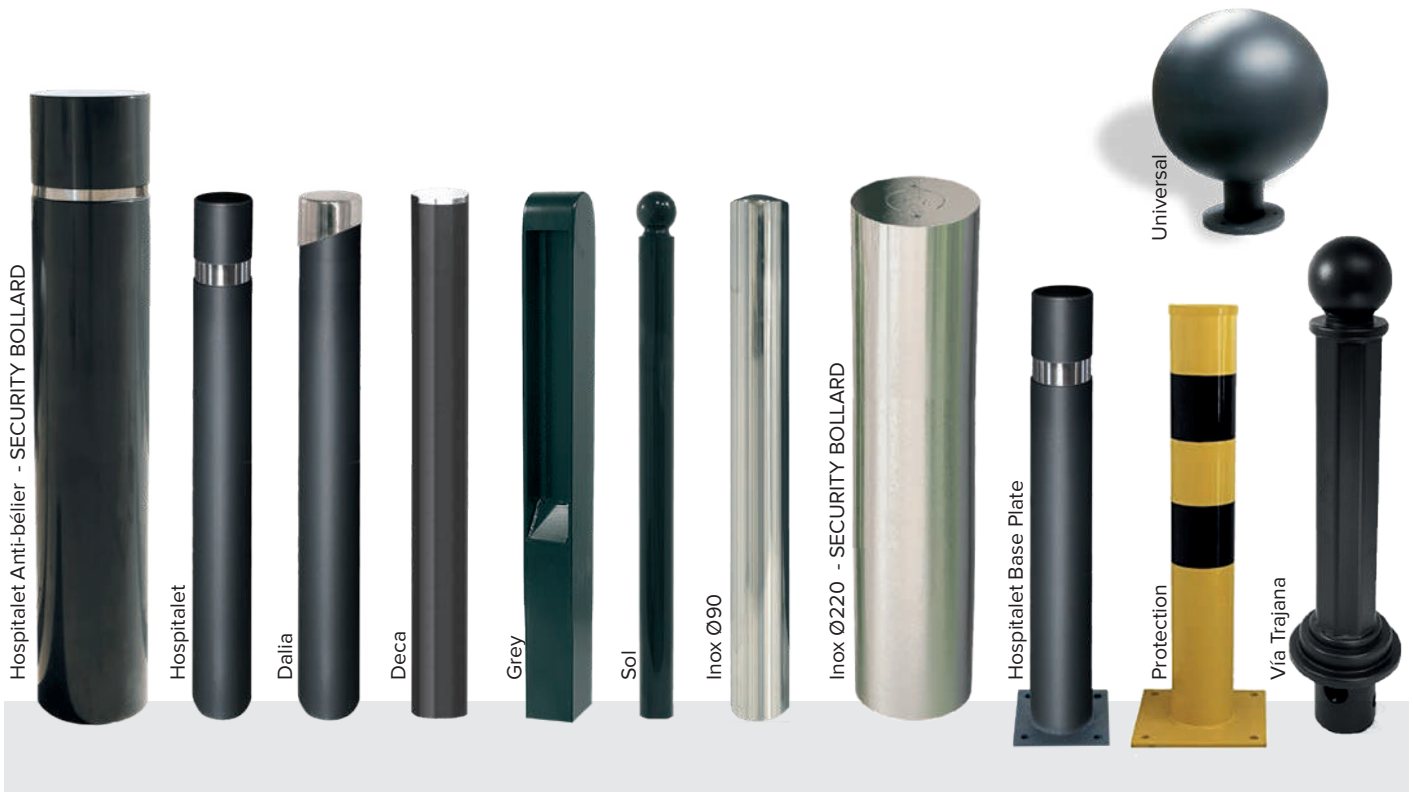

MADE OF STAINLESS STEEL

Automatic Ø220
Automatic Ø275

Semi-automatic Ø220
Semi-automatic Ø140
Semi-automatic Ø114

FIXED BOLLARD

MADE OF CONCRETE

Petrus bollard
Fixed made of concrete with LED ring

REMOVABLE BOLLARD

MADE OF STAINLESS STEEL

Ø114

Automatic bollard · HQ of the Ministry of Defence · Madrid

FIXED BOLLARDS

REMOVABLE BOLLARDS

SEMI-FLEXIBLE BOLLARDS

Dalia bollard · Portugal

SECURITY ON PEDESTRIAN CROSSINGS