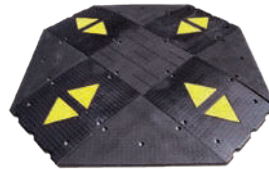

Speed reducer
900 x 50

Speed reducer
Rojo

3000 x 1800 x 65mm
2000 x 1800 x 65mm

Speed reducer
Cuadrado

1700 x 1700 x 60mm
2200 x 1700 x 60mm
2700 x 1700 x 60mm

Speed reducer
Scuab

1700 x 1700 x 60mm
2200 x 1700 x 60mm