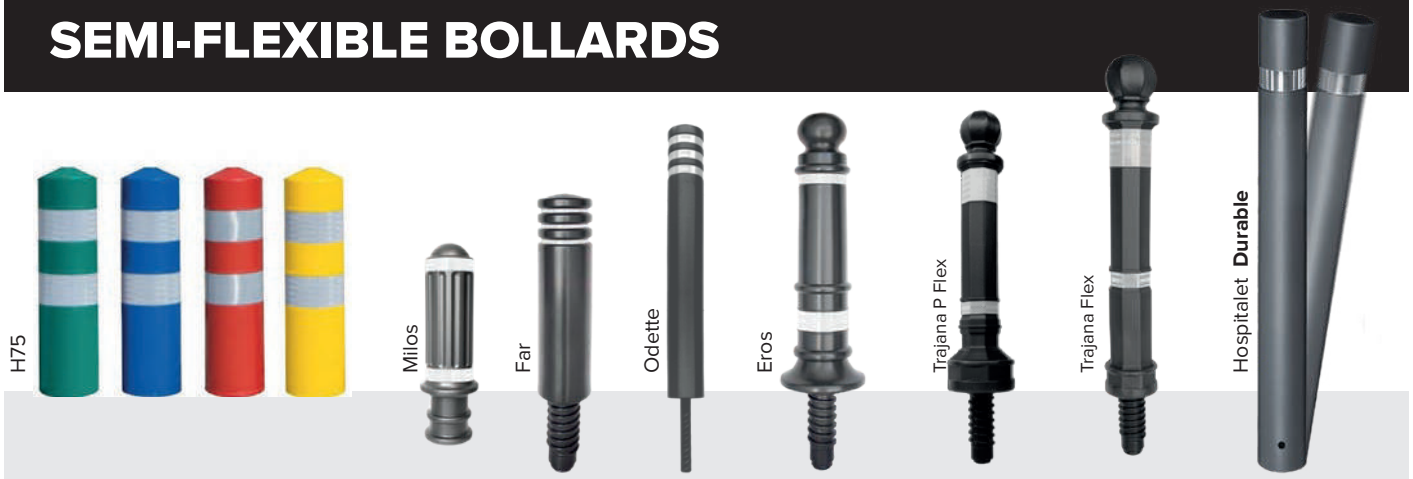

MADE OF STAINLESS STEEL

Automatic Ø220
Automatic Ø275

Semi-automatic Ø220
Semi-automatic Ø140
Semi-automatic Ø114

FIXED BOLLARD

MADE OF CONCRETE

Petrus bollard
Fixed made of concrete with LED ring

REMOVABLE BOLLARD

MADE OF STAINLESS STEEL

Ø114

Automatic bollard · HQ of the Ministry of Defence · Madrid

FIXED BOLLARDS

REMOVABLE BOLLARDS

SEMI-FLEXIBLE BOLLARDS

Dalia bollard · Portugal

SECURITY ON PEDESTRIAN CROSSINGS