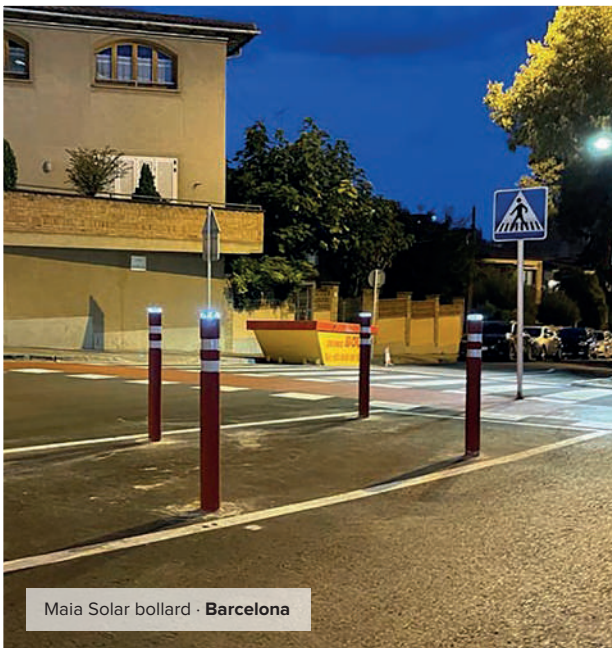

Bike rack
ARVELO

Security bollard
ANTI-BELIER

Bollard for cycle lanes
MAIA

Cycle lane separator
GOTA

Bollard for the beaconing of conflictual sections
BAR

Speed reducer
SLOW

Stainless steel bollard
FIXED Ø220

Maintenance station
BIKI

Telescopic bollard
Semi-automatic Ø220

Bicycle and scooter parking
SEGURO

Telescopic bollard
Automatic Ø220

Safe and Sustainable

Mobility

CYCLE LANE SEPARATOR

GOTA small

748 x 50 x 50mm

GOTA medium

775 x 164 x 90mm

GOTA large

820 x 210 x 130mm

FLEXIBLE BOLLARDS

made of polyurethane

FIXED and REMOVABLE

Gota large separator and Maia bollard - Barcelona

Maia Solar bollard - Barcelona

BIKE RACKS

AUTONOMOUS PRODUCT
NO INSTALLATION

Anti-theft bike rack
(6 bicycles)

SEGURO

MODULAR

Bike racks