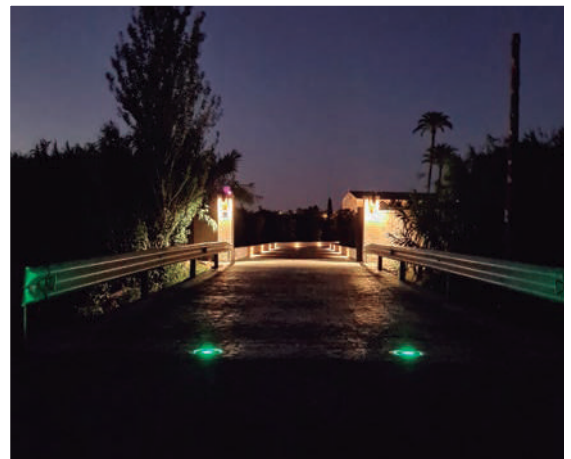

Maintenance station
BIKI

Telescopic bollard
Semi-automatic Ø220

Bicycle and scooter parking
SEGURO

Telescopic bollard
Automatic Ø220

Safe and Sustainable

Mobility

CYCLE LANE SEPARATOR

GOTA small

Radar speed sign

Radar speed sign with pictograms 😊 😞 in three versions :

- Connection to Electrical Grid
- Connection to Public Lighting
- Connection to Solar Panel

SECURITY AND ACCESS CONTROL

TELESCOPIC BOLLARDS