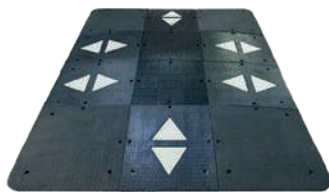

Speed reducer
900 x 50

Speed reducer
Rojo

3000 x 1800 x 65mm
2000 x 1800 x 65mm

Speed reducer
Cuadrado

1700 x 1700 x 60mm
2200 x 1700 x 60mm
2700 x 1700 x 60mm

Speed reducer
Scuab

1700 x 1700 x 60mm
2200 x 1700 x 60mm