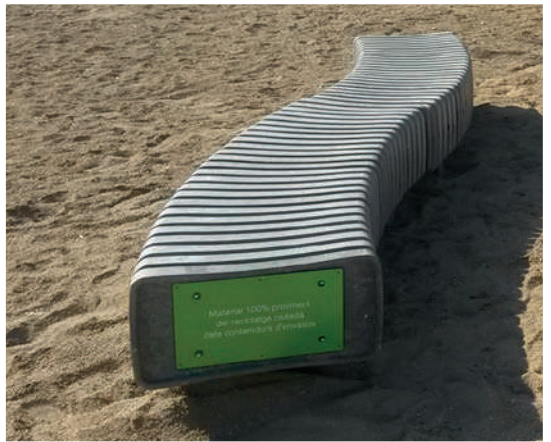

Bench **Nordico PR**

BENCHES

REBNEW
%100 recycled plastic material
recovered from urban
selective collection

OLEA REBNEW COLLECTION

By BNRC © BENITO

Backless bench
Olea PR

Tiered bench
Olea PR

Bench
Olea PR

TOR REBNEW COLLECTION

By BNRC © BENITO

Bench
Lao PR

Bench
Alp PR

Bench
Tor PR

Vertebra Recto backless bench - Barcelona

VERTEBRA COLLECTION

By BNRC © BENITO

Bench
Recto R

Backless bench
Recto

Bench
Curvo R

Backless bench
Curvo

BINS

Gea bin - Madrid

Bin
Gea

Bin
Kom