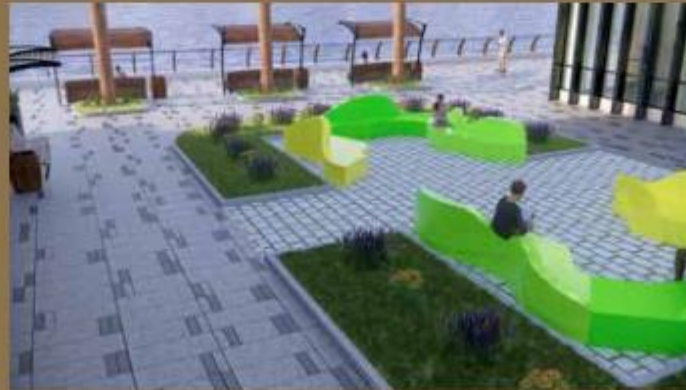

**Paving
Street Furniture
Play Ground
fitness Equipment**

LANDSCAPE

MARASSI LANDSCAPE

- Eagle Hills @ Diyar Muharraq
- CABANA
- Hard Landscape
- STAINLESS STEEL BOLLARED
- GRP LITTER BIN
- GRP PLANTER
- STAINLESS STEEL TREE GRATE
- SOLID WOOD DECKING
- COMPOSED WOOD DECKING
- SHOWER ROOM (FULL JOB)
- ALUMINUM HOVERING
- CYCLE RACKS (DESIGNED
- WOODEN BERGOLA