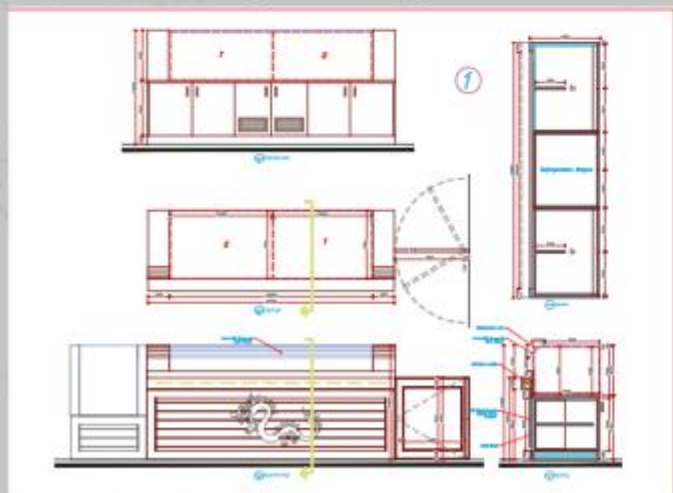

PROPOSED 33 STOREY BUILDING AT JUFAAIR

AL GHANAH PROPERTIES WLL

GYM

Playin Game

Resturant

Kids Play Area

**Kadi Tower - Service?
floors and Reception ground floor
- (Full Interior design & supervision)**

**Kadi Tower - Service?
floors and Reception ground floor
- (Full Interior design & supervision)**

Eabrheem
villa 1

Eabrheem
villa 2

CHINES Resturant

workshop Draowing

Swiss belhotel lobby

Before

After

Exterior