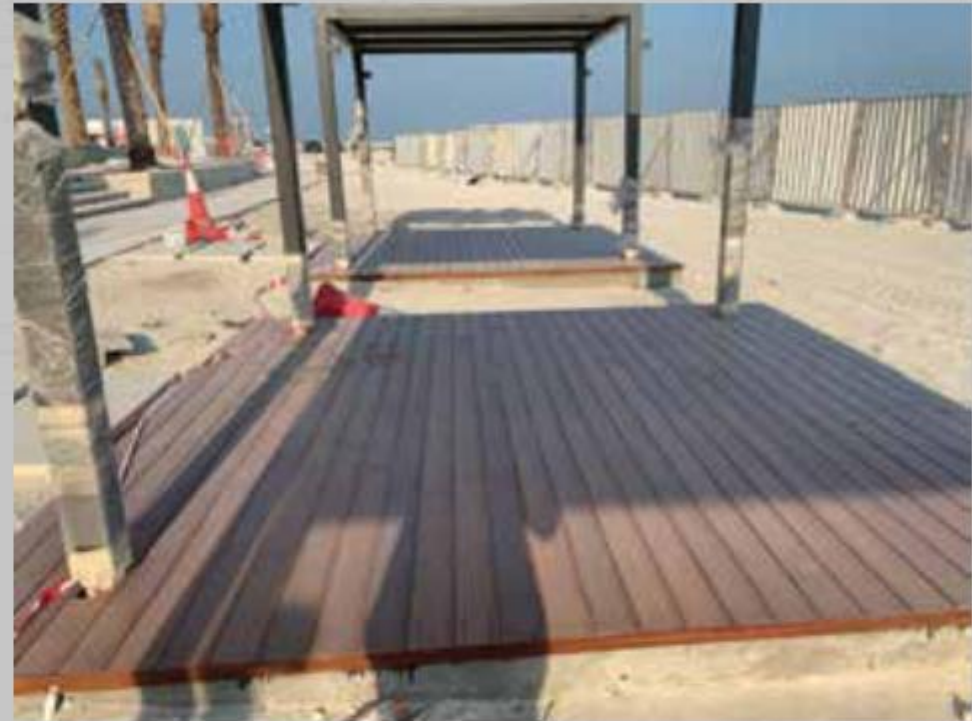

LANDSCAPE

MARASSI LANDSCAPE

- Eagle Hills @ Diyar Muharraq
- CABANA
- Hard Landscape
- STAINLESS STEEL BOLLARED
- GRP LITTER BIN
- GRP PLANTER
- STAINLESS STEEL TREE GRATE
- SOLID WOOD DECKING
- COMPOSED WOOD DECKING
- SHOWER ROOM (FULL JOB)
- ALUMINUM HOVERING
- CYCLE RACKS (DESIGNED
- WOODEN BERGOLA