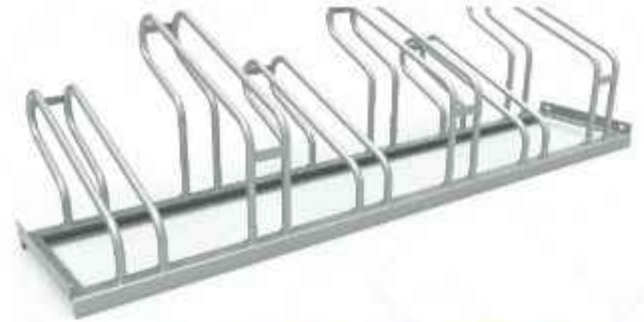

A precast reinforced concrete bollard with a fine pickled finish, designed to prevent the passage of vehicles on a permanent basis. Features a stainless steel plate top with a brushed finish. Optional LED luminous ring for maximum visibility due to its red/green traffic light-type signals.

FIXED or REMOVABLE bollards

Bollard made of iron treated with Ferrus, a protective process that guarantees high resistance to corrosion.

Special shaped bollards can add security and aesthetic appeal to any setting. These round or cylinder shaped bollards are constructed of steel rebar encased in concrete to provide a strong appearance and help guide traffic flow. You can choose from a variety of textures, colors and finishes. Mounting options A) anchor bolts or B) pipe bollard.

**The SAFEST
SOLUTION
to park your
bicycle**

Handrail & Fencing

MOVABLE Stainless Steel Handrail & Steel with powder coated paint fire reset

Fencing for playgrounds

Excellent solution to delimit play spaces in schools and nursery schools.