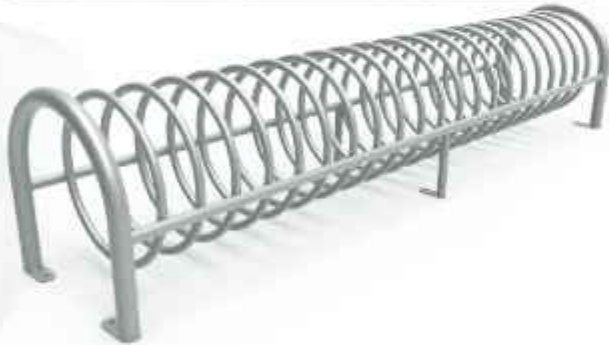

**The SAFEST
SOLUTION
to park your
bicycle**