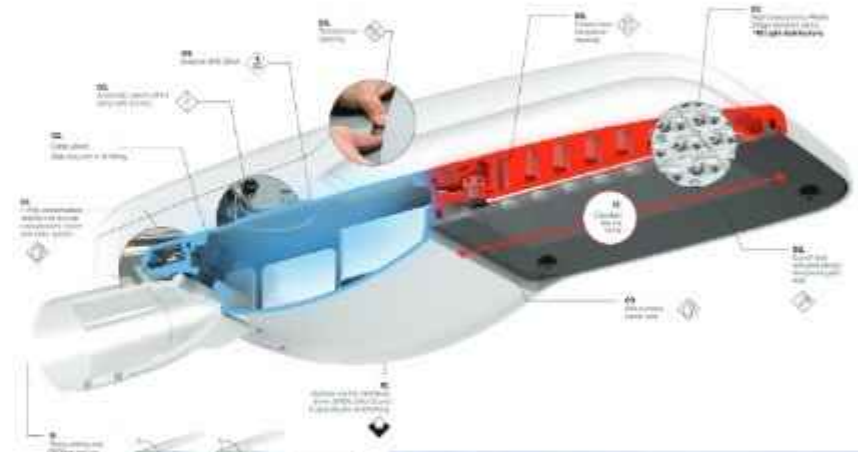

APPLICATIONS:

- Urban and residential areas
- Parks and green spaces
- Maritime promenades
- Pedestrian areas
- Cycle lanes and ≤ 30 km/h areas

Luminaire Deco Lira

Lighting

ZEBRA light point, the solution for the lighting of pedestrian crossings, designed to reduce the number of pedestrian impacts and increase security.

A complete road luminaire family at the forefront of LED technology

High-efficiency up to 147 lm/w

To cover all type of applications. Ready 4IoT

FUSION

The housing can be removed from the pole without tools. The preferred one by installers.

Pole Tekno

Pole made of S-235-JR hot-dip galvanised steel available in two formats: *Height up to 8 m for TOP mounting of the luminaire with Ø60 mm; *10 and 12 m cylindrical ones are only and exclusively designed for the installation of circular floodlights with outer equipment (can be housed in the 3 service doors available)